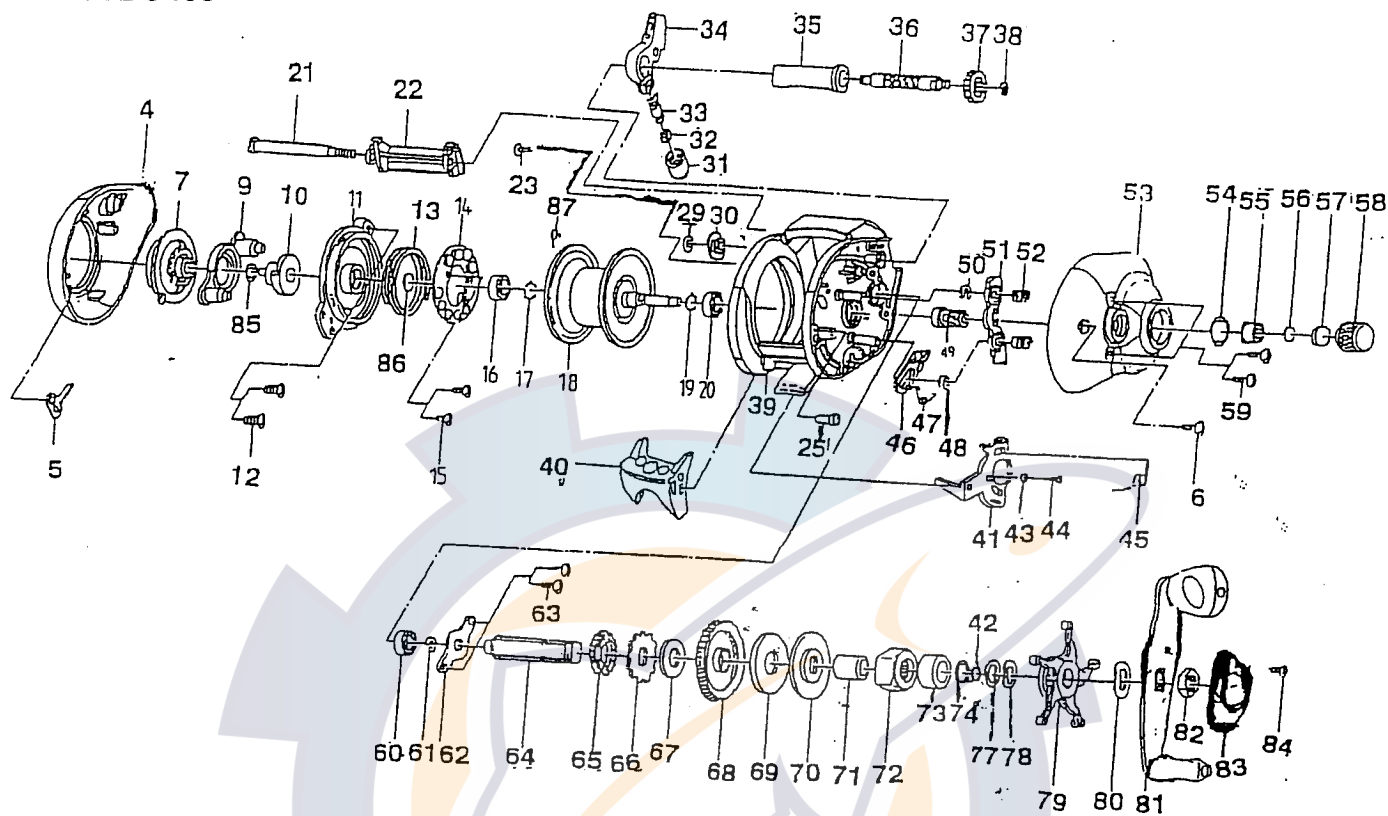

STBC400

ITEM	PART #	DESCRIPTION	ITEM	PART #	DESCRIPTION	ITEM	PART #	DESCRIPTION
4	1098550	left side plate	35	1090777	WORM SHAFT GUIDE	61	1065955	CRANK SHAFT RETAINER
5	1065883	CLICK CLAW	36	1090778	WORM SHAFT	62	1065956	CRANK SHAFT BEARING PLATE
6	1098570	tap screw	37	1065914	OSCILLATE PINION GEAR	63	1065957	CRANK SHAFT BEARING PLATE SCREW
7	1098543	Control Dial	38	1065916	OSCILLATE PINION GEAR RETAINER	64	1065958	CRANK SHAFT
9	1065887	SLIDER CAM A	39	1098546	Frame	65	1065960	OSCILLATE DRIVE GEAR
10	1065888	SLIDER CAM B	40	1098571	Thumb Bar	66	1065961	TRIP RATCHET
11	1098565	Spool Cover	41	1098558	Release slider	67	1065962	TRIP RATCHET WASHER
12	1065892	SPOOL COVER SCREW	42	1098572	Washer	68	1098545	Drive gear
13	1065893	COIL SPRING	43	1098560	Release slider guide washer	69	1065965	DRAG DISC
14	1065894	MAGNET PLATE ASS'Y	44	1098559	release slider guide screw	70	1065966	DRAG "D" WASHET
15	1065895	MAGNET PLATE SCREW	45	1098561	Release Slider Spring	71	1098555	ONE WAY BEARING SLEEVE
16	1065896	BEARING	46	1090788	KICK LEVER	72	1098554	ONE WAY BEARING ASS'Y
17	1065897	RING	47	1090789	KICK LEVER SPRING	73	1065969	CRANK SHAFT BALL BEARING
18	1098564	Spool assembly	48	1065940	KICK LEVER RETAINER	74	1065970	CRANK SHAFT WASHER
19	1090765	PUSH NUT	49	1065941	PINION GEAR ASS'Y	77	1065971	SPRING "D" WASHER
20	1098542	Ball Bearing	50	1065940	PINION YOKE SHAFT RETAINER	78	1098568	Spring "D" Washer
21	1065901	STABILIZER BAR	51	1098557	Pinion Yoke	79	1098569	Star drag assembly
22	1098547	Front support	52	1065945	PINION YOKE SPRING	80	1065974	HANDLE WASHER
23	1090769	LOCKING SCREW	53	1098562	Right side plate	81	1098548	Handle assembly
25	1065906	RELEASE SLIDER SPRING BUSH	54	1065948	O-RING	82	1065976	HANDLE NUT
29	1090771	WORM SHAFT RETAINER	55	1065949	TENSION KNOB BEARING	83	1098549	Handle nut cap
30	1098573	Worm shaft bushing	56	1098567	Spool tension Washer A	84	1090826	HANDLE NUT CAP SCREW
31	1098556	Pawl cap screw	57	1065951	SPOOL CUSHION WASHER	85	1065980	O-RING
32	1090774	LINE GUIDE PAWL WASHER	58	1098566	Spool tension knob	86	1065981	SPOOL TENSION WASHER B
33	1098552	Line guide pawL	59	1098563	Right side plate screw	87	1098553	Locking spring
34	1098551	line guide camor assembly	60	1098544	Crank Shaft lower bearing			